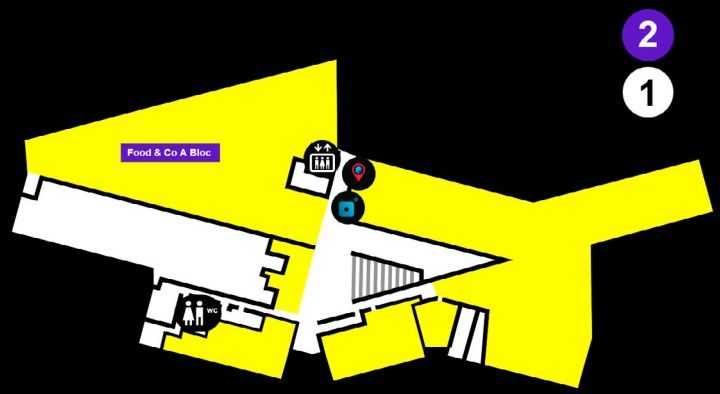

2nd floor

OTANIEMI

Population

- Approx. 4 000 residents
- Especially in the southern parts of the area, a lot of new residential buildings will be built in the coming years
- 70 % of residents 20-29-year-olds
- The community attracts students, researchers, teachers, startups and other companies from around the world

Aalto University

- Approx. 12 000 students and 4 000 personnel
- All six schools of Aalto University are located in Otaniemi

Working

- Approx. 19 000 workplaces
- One of the most significant working areas in Finland
- People working in the area mainly highly educated

Transport

- Länsimetro Aalto University metro station approx. 19 000 passengers per day (2020: 10 100)
- Jokeri Light Rail under construction
- The goal is to create an attractive campus area for pedestrians and cycling

OTANIEMENTIE 12, 02150 ESPOO

abloc.fi

ARE YOU INTERESTED?

Contact us

Sini Seppälä, Leasing Manager
+358 50 466 5034, sini.seppala@aalto.fi