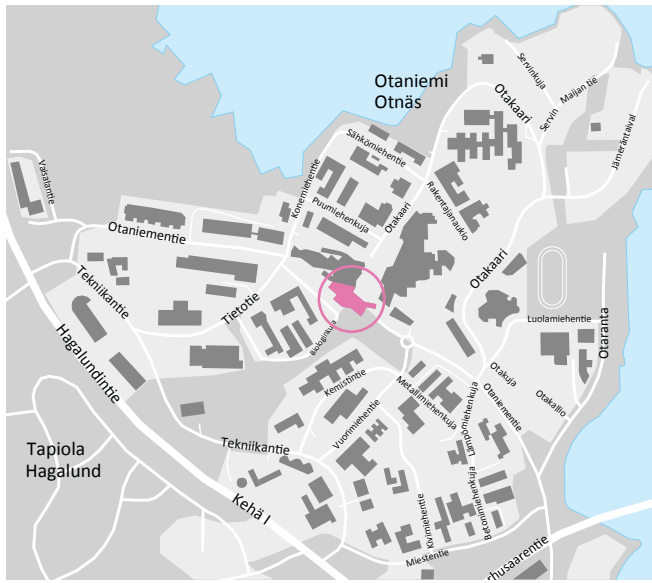

A Bloc is located in Espoo right in the center of Otaniemi with excellent public transport connections. The other

entrance of the Aalto University metro station is located within the shopping center, and Otaniemi bus lines run next to the building. In the future, also the Jokeri Light Rail will pass the shopping center.

OPENING HOURS MON-SAT 6-24 SUN 9-24

1st floor

2nd floor

OTANIEMI

Population

- Approx. 4 000 residents
- Especially in the southern parts of the area, a lot of new residential buildings will be built in the coming years
- 70 % of residents 20-29-year-olds
- The community attracts students, researchers, teachers, startups and other companies from around the world

Aalto University

- Approx. 12 000 students and 4 000 personnel
- All six schools of Aalto University are located in Otaniemi

Working

- Approx. 19 000 workplaces
- One of the most significant working areas in Finland
- People working in the area mainly highly educated