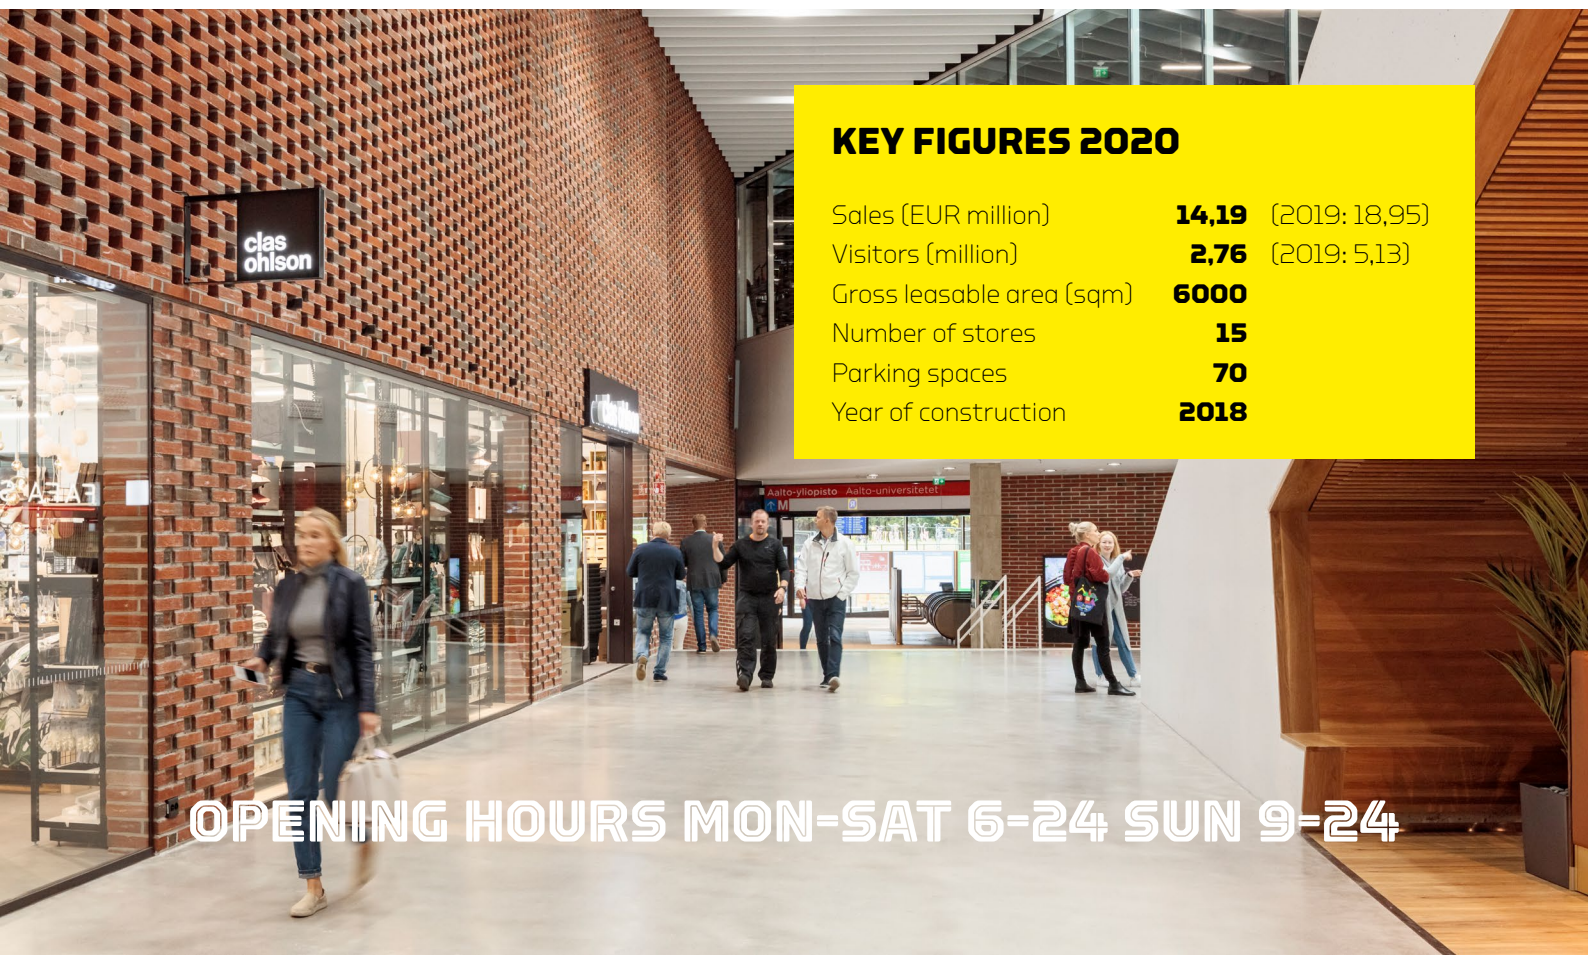

WELCOME TO FINLAND'S MOST INNOVATIVE SHOPPING CENTER

Shopping center A Bloc is the beating heart and meeting place of the Aalto University Otaniemi campus with its restaurants, cafés and other services. A Bloc won NCSC Best Innovation in Finland 2019 award and is rightly Finland's most innovative shopping center.

A Bloc was constructed in 2018 in connection with the Aalto University metro station, and houses restaurants and cafés, specialty stores, grocery stores, a pharmacy and Alko. The shopping center also has a 12 sqm pop-up space and a promotional spot for lease. A Bloc is a part of the building complex designed by Verstas Architects, which also includes the School of Arts, Design and Architecture and the School of Business.

A Bloc is located in Espoo right in the center of Otaniemi with excellent public transport connections. The other

entrance of the Aalto University metro station is located within the shopping center, and Otaniemi bus lines run next to the building. In the future, also the Jokeri Light Rail will pass the shopping center.

Anchor tenants: Alepa Otaniemi, Alko, Food & Co A Bloc, K-Market Otaniemi and Otaniemen Apteekki.

KEY FIGURES 2020

Sales (EUR million)	14,19	(2019: 18,95)
Visitors (million)	2,76	(2019: 5,13)
Gross leasable area (sqm)	6000	
Number of stores	15	
Parking spaces	70	
Year of construction	2018	