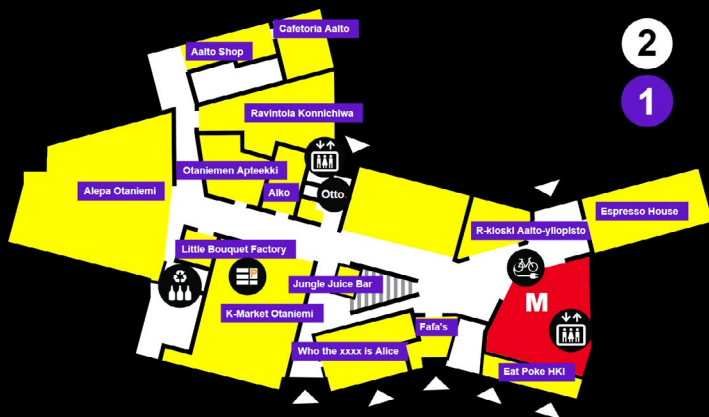

1st floor

OTANIEMI

Population

- Approx. 4 000 residents
- Especially in the southern parts of the area, a lot of new residential buildings will be built in the coming years
- 70 % of residents 20-29-year-olds
- The community attracts students, researchers, teachers, startups and other companies from around the world

Aalto University

- Approx. 12 000 students and 4 000 personnel
- All six schools of Aalto University are located in Otaniemi

Working

- Approx. 19 000 workplaces
- One of the most significant working areas in Finland
- People working in the area mainly highly educated

Transport

- Länsimetro Aalto University metro station approx. 19 000 passengers per day (2020: 10 100)
- Jokeri Light Rail under construction
- The goal is to create an attractive campus area for pedestrians and cycling

OTANIEMENTIE 12, 02150 ESPOO

abloc.fi

ARE YOU INTERESTED?

Contact us

Sini Seppälä, Leasing Manager
+358 50 466 5034, sini.seppala@aalto.fi